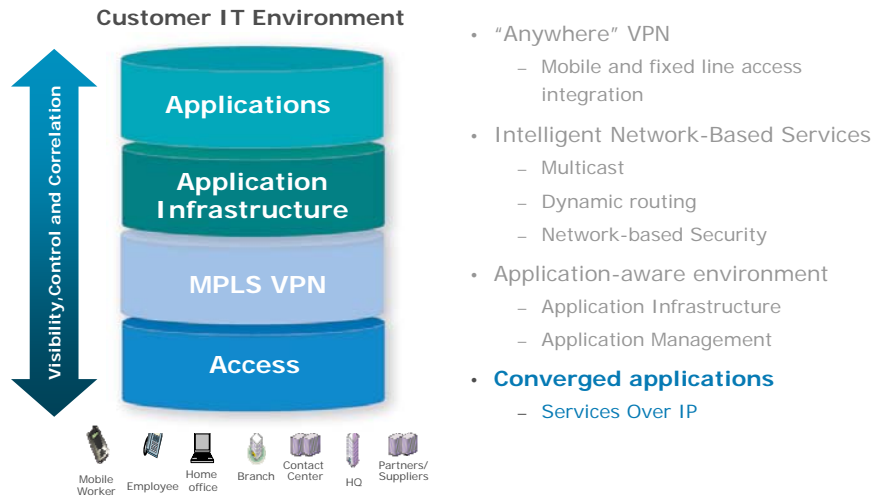

Application Infrastructure Moves to Global Utility Grid

Application-Aware Environment

Application Performance Management: "The Networking Game is Changing"

Application Performance Roadmap

Application-Aware Environment

Application Visibility, Control, Policy Management

Application-Aware Environment

Service-oriented architecture

- Control and correlation
- Real-time application discovery
- Advanced, adaptive infrastructure
- Personalized applications for users
- Premises and Network based applications management
- Closed loop actions to resolve problems
- Application level SLAs

What does it do?

- **Unites** application and network layers
- **Translates** application requirements into executable network functions
- **Abstracts** data and correlates data into actionable items
- **Adapts** existing network capabilities to meet new application demands

Evolving MPLS-Based VPN to the Next Level

Converged Applications via Service over IP

Dynamic Network Applications

- Multi-modal
- Ubiquitous
- Device independent
- Intelligent and integrated

Delivered in New Ways