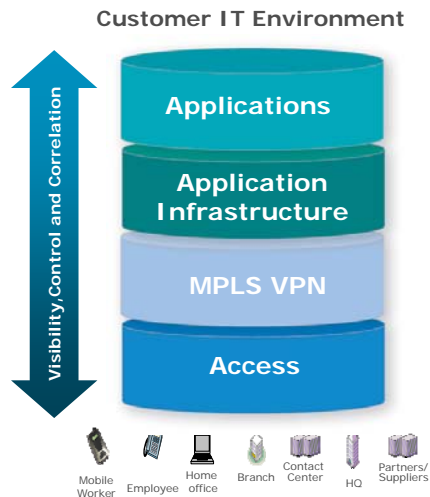

Page 2

Copyright © 2006 AT&T. All rights Reserved.

MPLS VPN:

The End of the Beginning

MPLS VPNs are moving into main stream driven by the value delivered to enterprises

- **Cost control and savings** through scalability, access aggregation, moves/changes, application convergence and simplified management
- **Simplified disaster recovery** and web-based operations
- **Reliable performance, security and QoS** for applications
- **Shows agility** thru rich features and multiple access technologies and support of Intranet, extranet, remote access
- **Future-proof platform** where new applications being developed

Now it's time to move to the next level!

Evolving MPLS-Based VPN to the Next Level

- **"Anywhere" VPN**
 - Mobile and fixed line access integration
- Intelligent Network-Based Services
 - Multicast
 - Dynamic routing
 - Network-based Security
- Application-aware environment
 - Application Infrastructure
 - Application Management
- Converged applications
 - Services Over IP

Mobile and Fixed Line Access Integration "Anywhere VPN"

Today: Remote access from wherever you are with a comprehensive solution including dial, WiFi, broadband, cellular, and point-to-point with Single Client