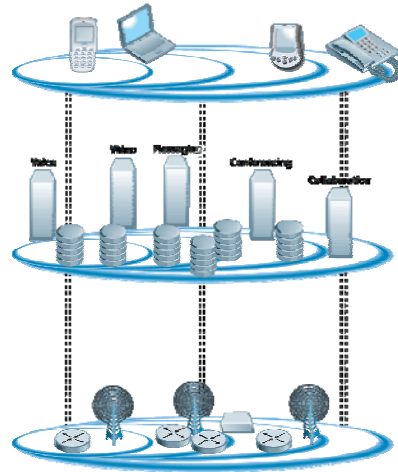

AT&T

Driving Enterprise Networking to the Next Level

Integrated SoIP

Designed with point and click convenience for ease of operations and protection against technology obsolescence

A Portfolio of Interoperable Applications

Standards-based (SIP, SIMPLE and Voice XML, IMS) Voice, Video, Conferencing, Collaboration and Messaging applications with same features across devices

Converged IP Infrastructure

Global MPLS VPN, highly secure application aware infrastructure with industry leading performance metrics and management options

Next Gen Enterprise Networking Delivered

Delivers to Enterprise

- Feature rich MPLS based VPN platform with application awareness and network based intelligence
- Integrated wire line and wireless access and technology inter-working
- Converged applications and collaboration delivered via Service over IP
- Dynamic Application management and resource allocation capabilities

How Enterprises benefit

- Secure, scalable, reliable and simplified networking solutions and technology risk mitigation
- Cost-effective, flexible and mobile
- Reduced capital investment and on-demand capacity
- Productivity improvement via same features and converged tools for access to information and collaboration
- Better more granular, visibility, management and control over various applications and resource allocations