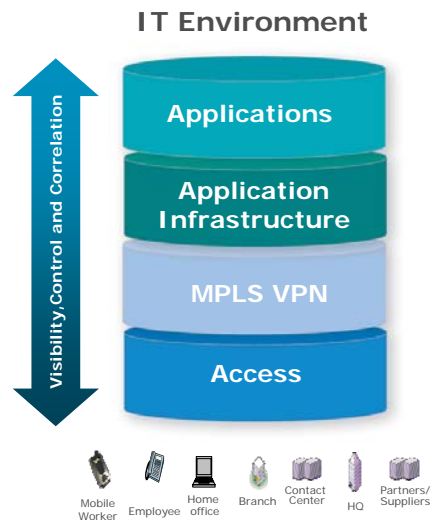

MPLS VPNs: The End of the Beginning

Rose Klimovich
AT&T Vice President

MPLSCon May 2006

Vision of Enterprise Networking

- Dynamic virtualized IT Environment
- Simplified to the IT organization and end users
- Visibility and control of services delivered
- Application delivered as Service over IP

Page 2