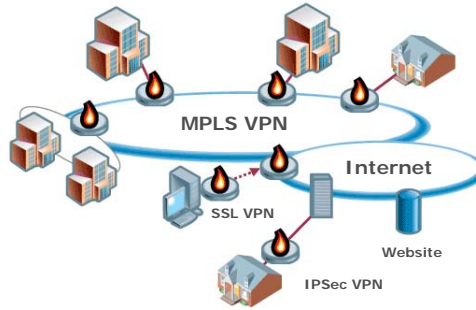

Page 2

Copyright © 2006 AT&T. All rights Reserved.

MPLS VPN:

The End of the Beginning

MPLS VPNs are moving into main stream driven by the value delivered to enterprises

- **Cost control and savings** through scalability, access aggregation, moves/changes, application convergence and simplified management
- **Simplified disaster recovery** and web-based operations
- **Reliable performance, security and QoS** for applications
- **Shows agility** thru rich features and multiple access technologies and support of Intranet, extranet, remote access
- **Future-proof platform** where new applications being developed

Now it's time to move to the next level!

Evolving MPLS-Based VPN to the Next Level

- **"Anywhere" VPN**
 - Mobile and fixed line access integration
- Intelligent Network-Based Services
 - Multicast
 - Dynamic routing
 - Network-based Security
- Application-aware environment
 - Application Infrastructure
 - Application Management
- Converged applications
 - Services Over IP

Mobile and Fixed Line Access Integration "Anywhere VPN"

Today: Remote access from wherever you are with a comprehensive solution including dial, WiFi, broadband, cellular, and point-to-point with Single Client

Global MPLS VPN, highly secure application aware infrastructure with industry leading performance metrics and management options

Next Gen Enterprise Networking Delivered

Delivers to Enterprise

- Feature rich MPLS based VPN platform with application awareness and network based intelligence
- Integrated wire line and wireless access and technology inter-working
- Converged applications and collaboration delivered via Service over IP
- Dynamic Application management and resource allocation capabilities