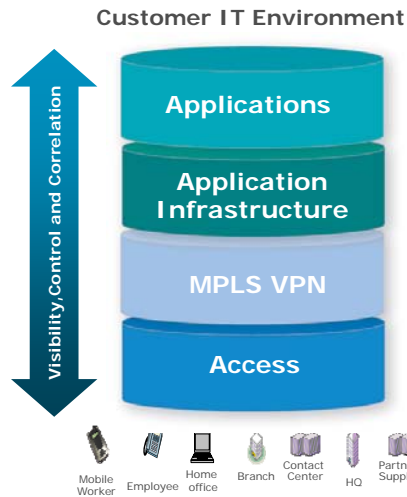

Future: Customers can add higher speeds and move between wireless and wireline seamlessly for both voice and data

Wireless/Wireline Convergence "Anywhere VPN"

Bundling

PHASE ONE:

Mobility Features:
Connected Pricing,
Designated Number,
Service Level Agreements

Feature Integration

PHASE TWO:

Enhanced/ Differentiated
Functionality for Cellular
through VoIP Integration

Seamless

PHASE THREE:

Integrated Cellular / Wi-Fi /
VoIP Devices with
Automated Hand-Offs and
Seamless User Experience

Technology Enablers

- Scaled Deployment of Voice-Ready WLANs
- Mobile IP with higher speeds, Quality of Service, fast roaming
- VoIP Platform Extension to Cellular
- Availability of Multi-Mode Devices
- IMS standard

Evolving MPLS-Based VPN to the Next Level

- “Anywhere” VPN
 - Mobile and fixed line access integration
- **Intelligent Network-Based Services**
 - Multicast
 - Dynamic routing
 - Network-based Security
- Application-aware environment
 - Application Infrastructure
 - Application Management
- Converged applications
 - Services Over IP