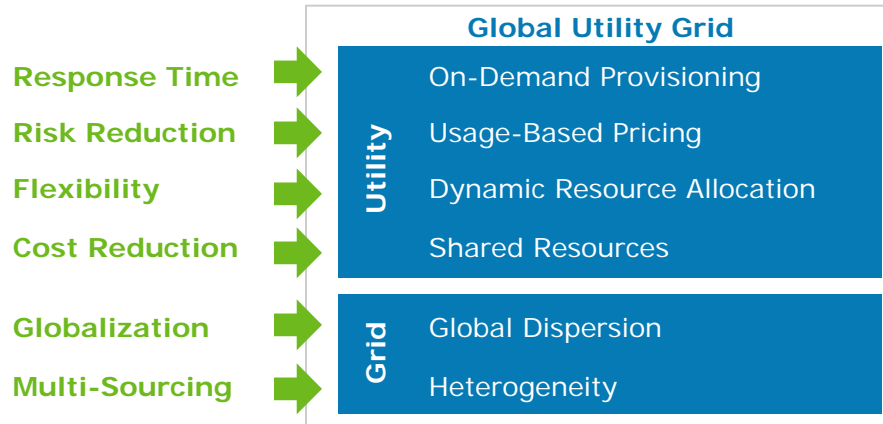

What is iRSCP?

- Like the Network Control Points in the voice network-enables centralized control of routing architectures
- A new adjunct network technology that operates in the IP Routing Control Plane
- Enables "Intelligent Routing Controls" for both internal and end-customer applications
- Enables features/functions that can't be accomplished with traditional routing protocols alone

Key Benefits

- Customized services that better meet your IP needs

Evolving MPLS-Based VPN to the Next Level

Application Infrastructure: Convergence and Shifting Boundaries

- **Utility** and **pay-per-use** business models
- **Virtualization** for consolidation and flexibility
- **Application** orientation
- Seamless **mobility** and **services** over IP
- **Ultimate End-State: Global Utility Grid**

Application Infrastructure Moves to Global Utility Grid

Application-Aware Environment

Application Performance Management: "The Networking Game is Changing"

Application Performance Roadmap

Application-Aware Environment