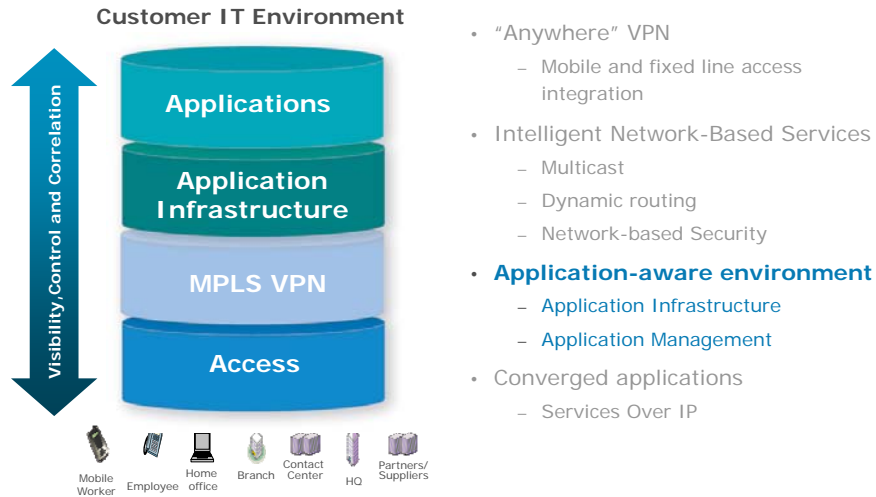

- Client security investment in Network
- Holistic solution, *does not* repeat across client base
- Learning can be used across customers
- Provider managed and deployed
- *TCO improvement*

Dynamic Routing Intelligent Route Service Control Platform (iRSCP)

What is iRSCP?

- Like the Network Control Points in the voice network-enables centralized control of routing architectures
- A new adjunct network technology that operates in the IP Routing Control Plane
- Enables "Intelligent Routing Controls" for both internal and end-customer applications
- Enables features/functions that can't be accomplished with traditional routing protocols alone

What applications does iRSCP support?

- Security - DDoS Mitigation, Packet Scrubbing,
- VPN - arbitrary and dynamic reachability requirements, flexible routing architectures
- Zero DPM - minimizing impact of Planned Maintenance

Key Benefits

- Customized services that better meet your IP needs

Evolving MPLS-Based VPN to the Next Level

Application Infrastructure: Convergence and Shifting Boundaries

- **Utility** and **pay-per-use** business models
- **Virtualization** for consolidation and flexibility
- **Application** orientation
- Seamless **mobility** and **services** over IP
- **Ultimate End-State: Global Utility Grid**