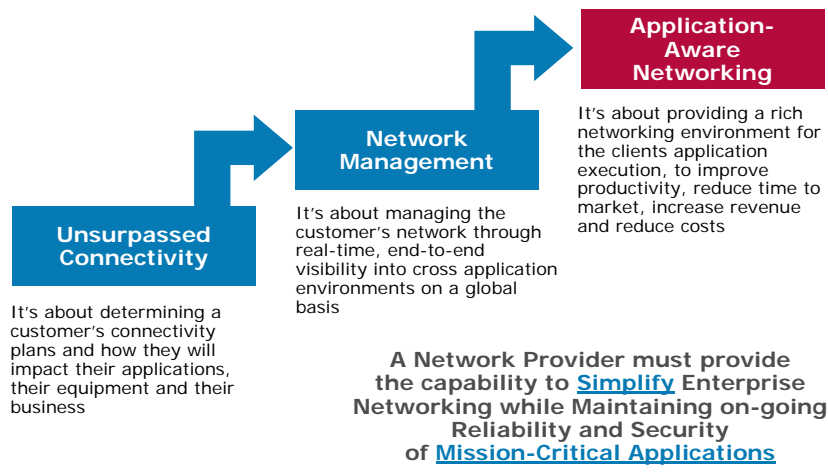

What is iRSCP?

- Like the Network Control Points in the voice network-enables centralized control of routing architectures
- A new adjunct network technology that operates in the IP Routing Control Plane
- Enables "Intelligent Routing Controls" for both internal and end-customer applications
- Enables features/functions that can't be accomplished with traditional routing protocols alone

Key Benefits

- Customized services that better meet your IP needs

Evolving MPLS-Based VPN to the Next Level

Application Infrastructure: Convergence and Shifting Boundaries

- **Utility** and **pay-per-use** business models
- **Virtualization** for consolidation and flexibility
- **Application** orientation
- Seamless **mobility** and **services** over IP
- **Ultimate End-State: Global Utility Grid**

Application Infrastructure Moves to Global Utility Grid

Application-Aware Environment

Application Performance Management: "The Networking Game is Changing"

Application Performance Roadmap

Application-Aware Environment