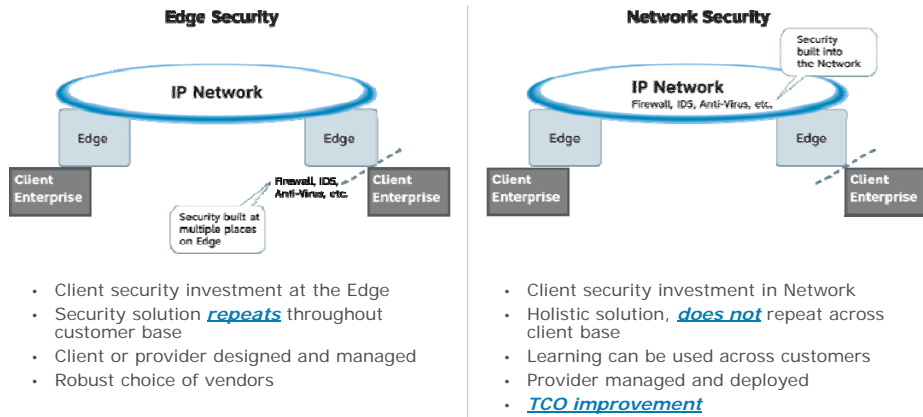

Evolving MPLS-Based VPN to the Next Level

- “Anywhere” VPN
 - Mobile and fixed line access integration
- **Intelligent Network-Based Services**
 - Multicast
 - Dynamic routing
 - Network-based Security
- Application-aware environment
 - Application Infrastructure
 - Application Management
- Converged applications
 - Services Over IP

Multicast VPN

Intelligent Network-Based Services

Multicast VPN Features

- Scalable multicast operating in customer environment
- Replication for remote sites occurs in the network
- Saves bandwidth at the Source location
- Capability always present for multicast enabled sites

Edge & Network-based Managed Security Intelligent Network-Based Services

- Client security investment at the Edge
- Security solution *repeats* throughout customer base
- Client or provider designed and managed
- Robust choice of vendors

- Client security investment in Network
- Holistic solution, *does not* repeat across client base
- Learning can be used across customers
- Provider managed and deployed
- *TCO improvement*

Dynamic Routing Intelligent Route Service Control Platform (iRSCP)