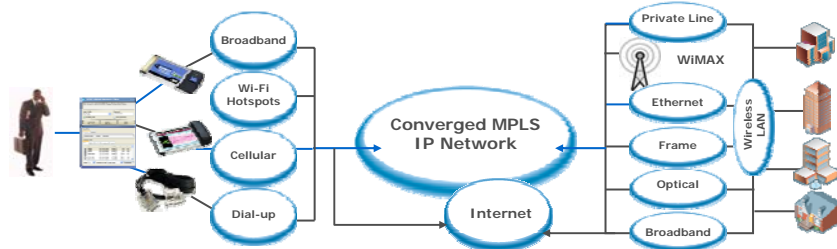

Now it's time to move to the next level!

Evolving MPLS-Based VPN to the Next Level

- **"Anywhere" VPN**
 - Mobile and fixed line access integration
- Intelligent Network-Based Services
 - Multicast
 - Dynamic routing
 - Network-based Security
- Application-aware environment
 - Application Infrastructure
 - Application Management
- Converged applications
 - Services Over IP

Mobile and Fixed Line Access Integration "Anywhere VPN"

Today: Remote access from wherever you are with a comprehensive solution including dial, WiFi, broadband, cellular, and point-to-point with Single Client

Future: Customers can add higher speeds and move between wireless and wireline seamlessly for both voice and data

Wireless/Wireline Convergence "Anywhere VPN"

Bundling

PHASE ONE:

Mobility Features:
Connected Pricing,
Designated Number,
Service Level Agreements

Global MPLS VPN, highly secure application aware infrastructure with industry leading performance metrics and management options

Next Gen Enterprise Networking Delivered

Delivers to Enterprise

- Feature rich MPLS based VPN platform with application awareness and network based intelligence
- Integrated wire line and wireless access and technology inter-working
- Converged applications and collaboration delivered via Service over IP
- Dynamic Application management and resource allocation capabilities