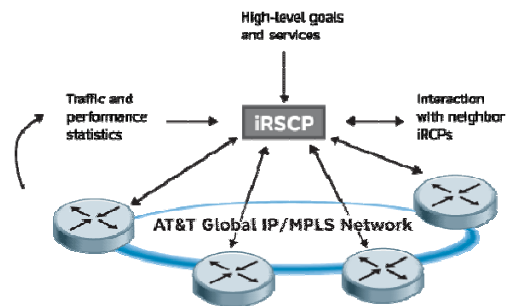

Key Benefits

- Customized services that better meet your IP needs