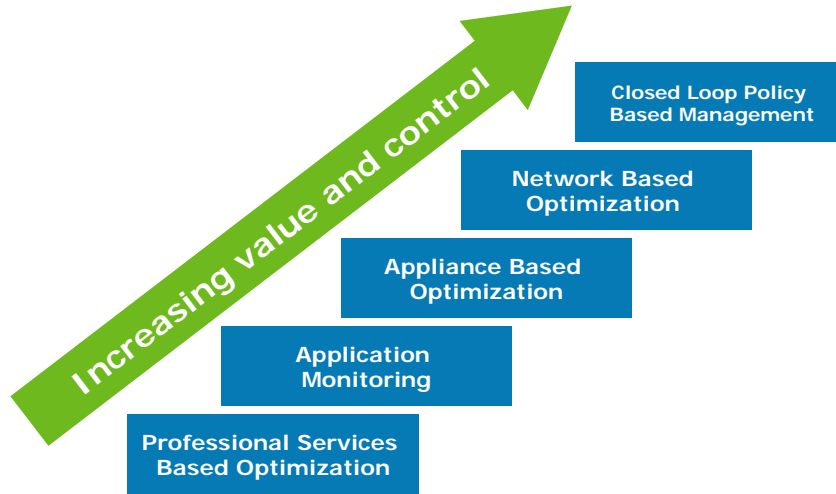

Key Benefits

- Customized services that better meet your IP needs

Evolving MPLS-Based VPN to the Next Level

Application Infrastructure: Convergence and Shifting Boundaries

- **Utility** and **pay-per-use** business models
- **Virtualization** for consolidation and flexibility
- **Application** orientation
- Seamless **mobility** and **services** over IP
- **Ultimate End-State: Global Utility Grid**

Application Infrastructure Moves to Global Utility Grid

Application-Aware Environment

Application Performance Management: "The Networking Game is Changing"

Application Performance Roadmap

Application-Aware Environment

Application Visibility, Control, Policy Management

Application-Aware Environment

Service-oriented architecture

- Control and correlation
- Real-time application discovery
- Advanced, adaptive infrastructure
- Personalized applications for users
- Premises and Network based applications management
- Closed loop actions to resolve problems
- Application level SLAs

What does it do?

- **Unites** application and network layers
- **Translates** application requirements into executable network functions
- **Abstracts** data and correlates data into actionable items
- **Adapts** existing network capabilities to meet new application demands